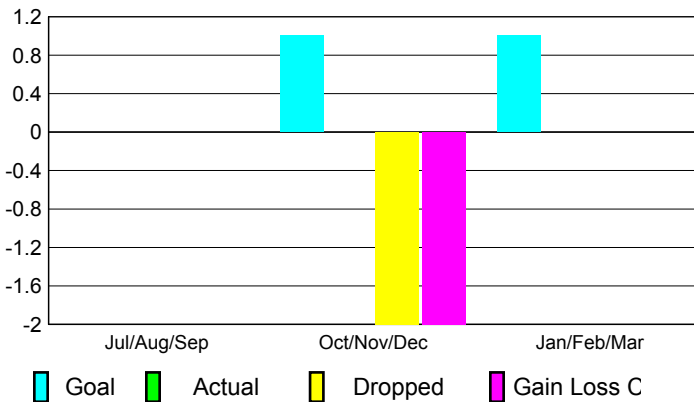

2009-2010 GMT Quarterly Report for District (or Undistricted) **District 26 M2**

GMT: JOHN 'JACK' R FERGUSON

Location: MISSOURI

GMT CA: 1

CLUBS

Club Results
2009-2010

Clubs
2008-2009

Month	New Club Goal	Actual New Clubs	Actual Dropped Clubs	Gain/Loss of Clubs	Gain/Loss of Clubs
Jul/Aug/Sep	0	0	0	0	0
Oct/Nov/Dec	1	0	-2	-2	0
Jan/Feb/Mar	1	0	0	0	0
Totals	2	0	-2	-2	0

Club Results 2009-2010

Goal, New, Dropped, Gain/Loss

Comparison of Club Gain/Loss

Current Year Compared to the Previous Year

YTD Status Quo Clubs 2009-2010

Status Quo Clubs Compared to Status Quo Members

MEMBERSHIP

Membership Results
2009-2010

Membership
2008-2009

Month	Net Memb Goal	Actual New Memb	Actual Dropped Memb	Gain/Loss of Memb	Gain/Loss of Memb
Jul/Aug/Sep	5	55	-75	-20	8
Oct/Nov/Dec	27	29	-66	-37	-16
Jan/Feb/Mar	26	31	-57	-26	-3
Totals	58	115	-198	-83	-11