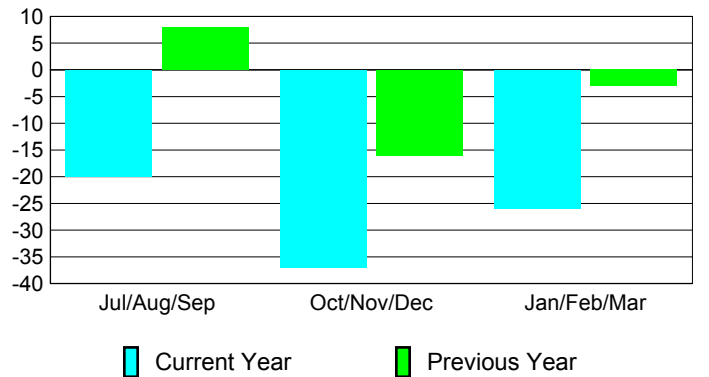

Membership Results
2009-2010

Membership
2008-2009

Month	Net Memb Goal	Actual New Memb	Actual Dropped Memb	Gain/Loss of Memb	Gain/Loss of Memb
Jul/Aug/Sep	5	55	-75	-20	8
Oct/Nov/Dec	27	29	-66	-37	-16
Jan/Feb/Mar	26	31	-57	-26	-3
Totals	58	115	-198	-83	-11

Membership Results 2009-2010

Goal, New, Dropped, Gain/Loss

Comparison of Membership Gain/Loss

Current Year Compared to the Previous Year

Gender Comparison 2009-2010